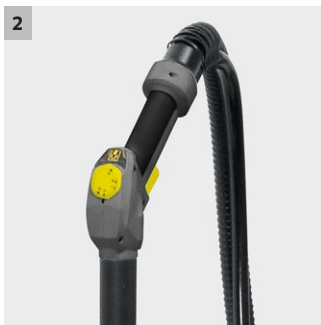

SGV 8/5

The easy-to-use SGV 8/5 combines the functions of a steam cleaner and a wet/dry vacuum cleaner. Excess water is removed immediately during steaming. With extra cleaning programmes and accessory integration.

2 Handle with trigger for convenient function control

- Time-saving, flexible, easy and direct control of functions during use.
- The most important functions, like water/steam regulation, can be adjusted and there is an on/off switch for the vacuum function.

Equipment

Steam suction hose with handle	■
Steam tubes × 2	■
Floor nozzle	■
Hand nozzle	■
Container material	plastic
Casing	stainless steel

■ Included in the scope of supply.

SGV 8/5

1.092-010.0

		Order no.	Quantity	ID	Length	Width	Price	Description	
Extension tube, metal									
Extension tube set	1	2.889-004.0	2 piece(s)					The kit contains two steam suction tubes.	■
Upright brush-type vacuum cleaner accessory									
Brush strip 300mm	2	2.889-006.0						Brush strips can be clipped on to the floor nozzle of Kärcher steam vacuum cleaners. Length: 300 mm.	■